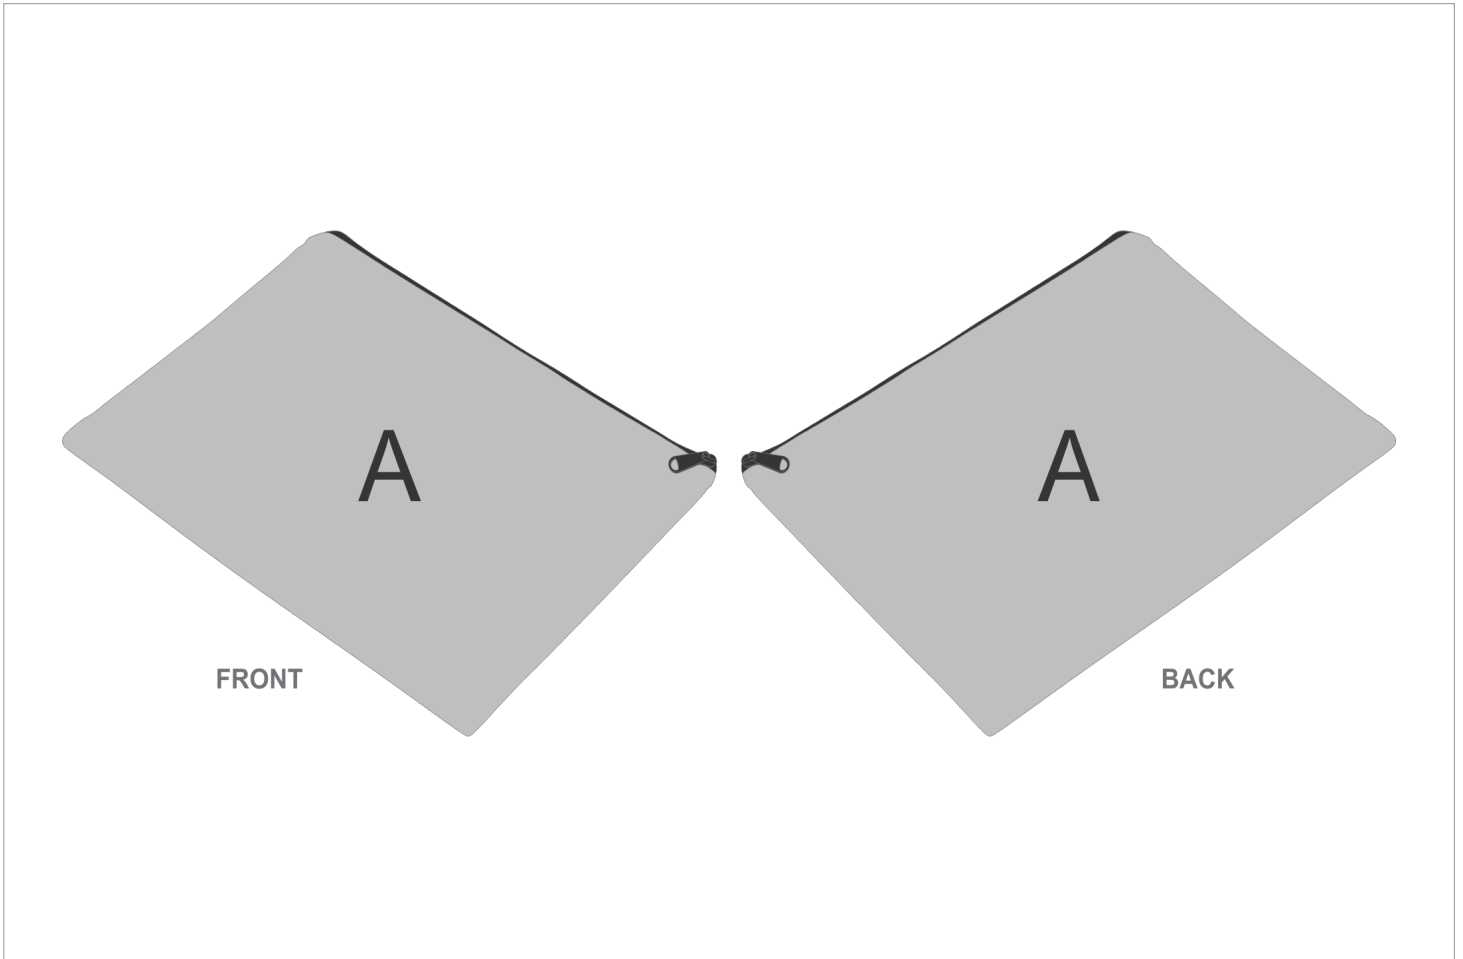

SG-HP-18-G

PPS Hoppla Clifton A4 Document Bag

Need to know:

Includes 1-Position Sublimation (setup fees apply)

- Please Note: We cannot guarantee 100% logo Alignment on all Brandable Panels.

Branding Options:

Position	Branding Method (Branding Code)	No. of Colours	Dimension
A	Custom Sublimation A (CPSUB-A)	Full Colour	383mm wide x 555mm high